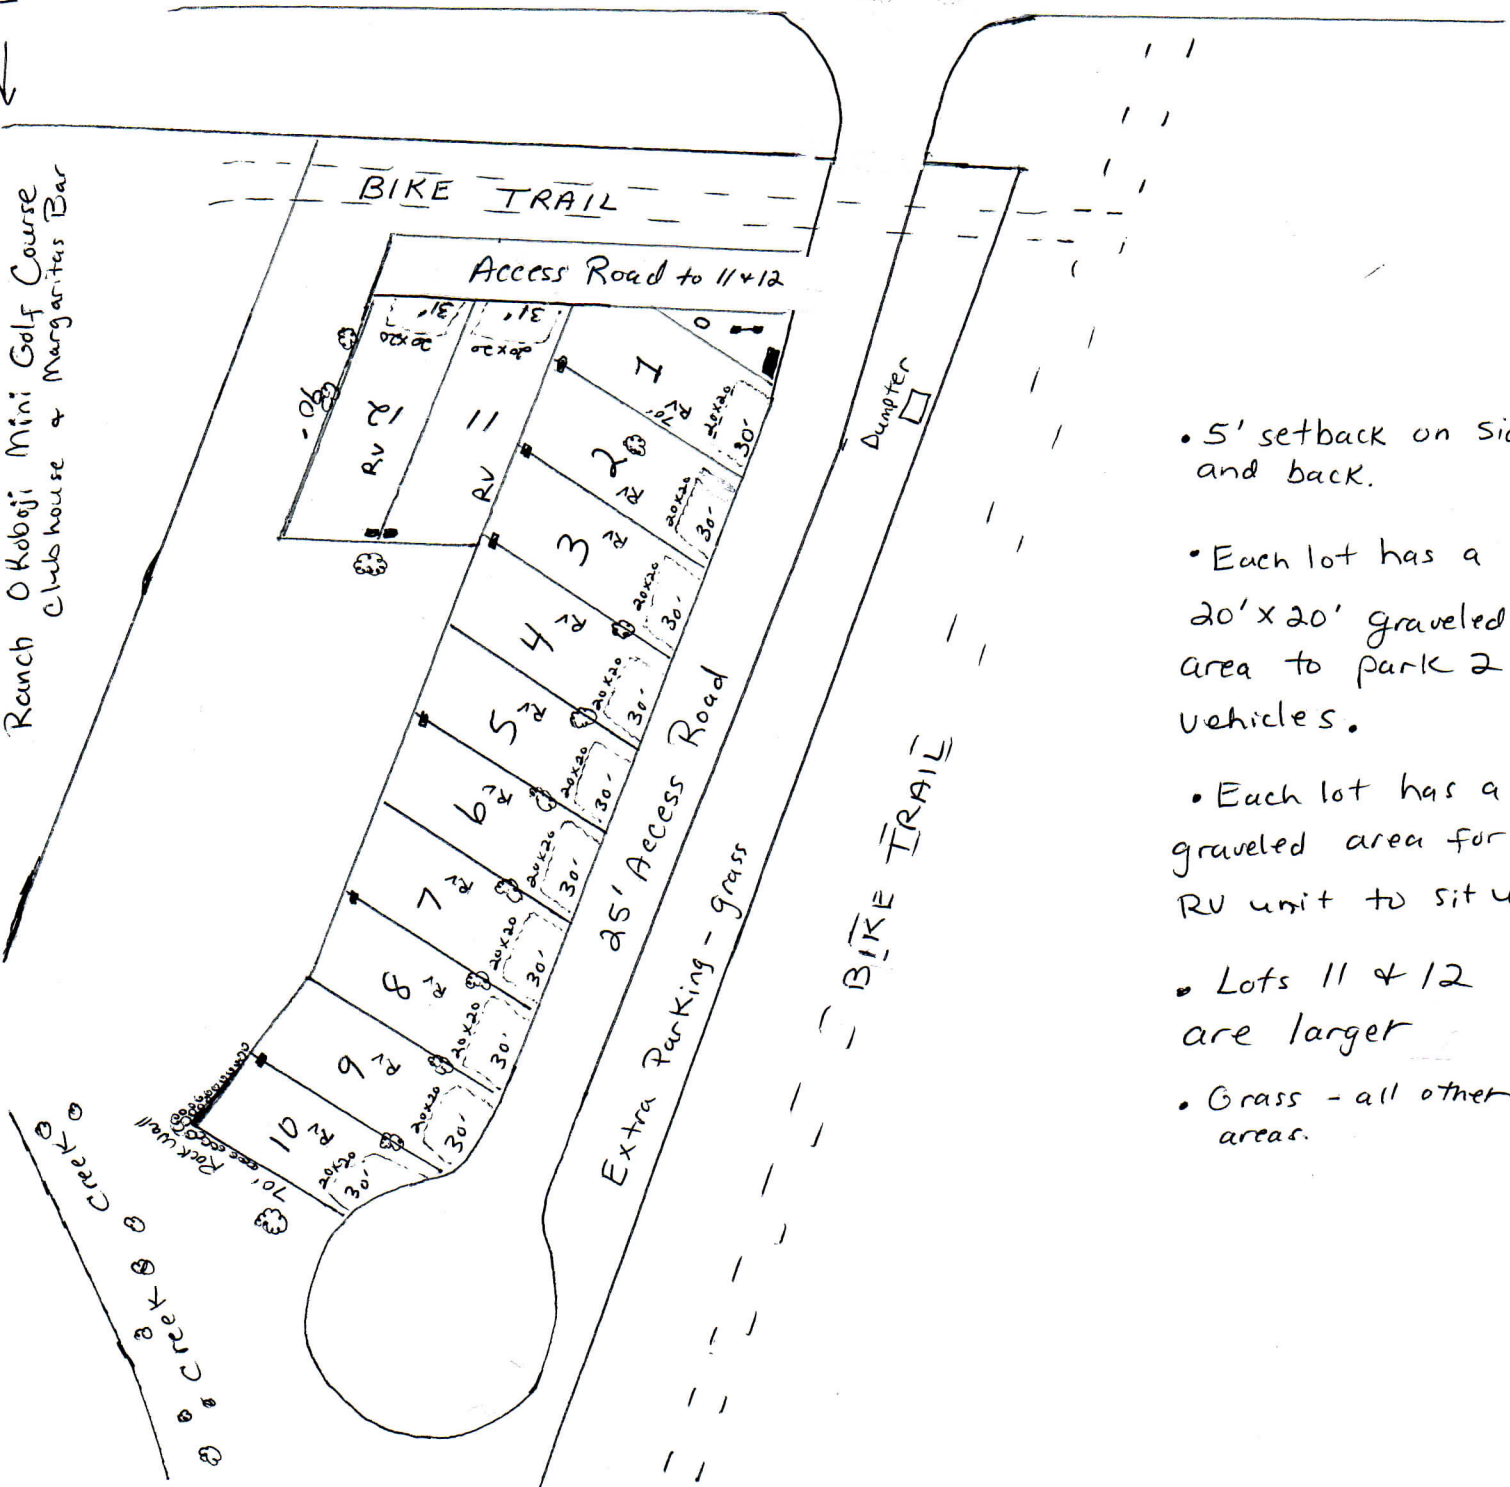

Ranch RV PARK
 Map of RV sites.
 12 sites.
 Full Hookups.

-BIKE TRAIL

175th STREET

Hwy 71 →

Ranch Okoboji Mini Golf Course
 Clubhouse & Margaritas Bar

- 5' setback on sides and back.
- Each lot has a 20' x 20' graveled area to park 2 vehicles.
- Each lot has a graveled area for RV unit to sit upon.
- Lots 11 & 12 are larger
- Grass - all other areas.